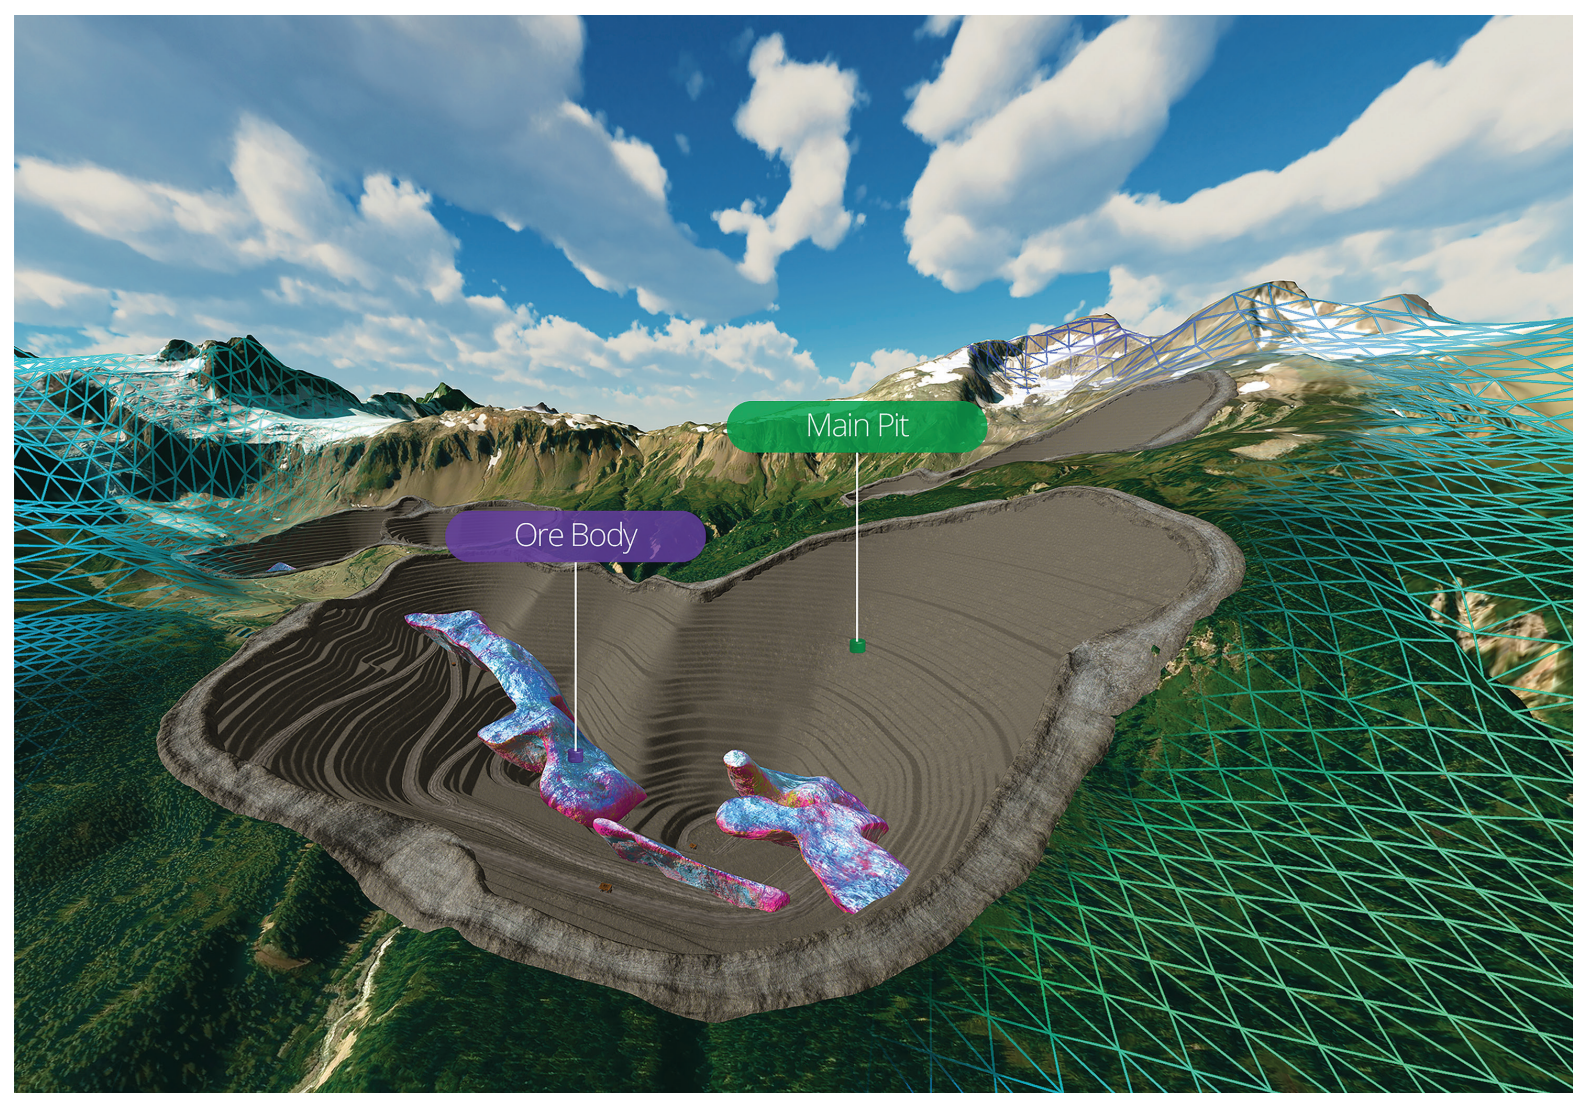

Mining OUR FUTURE

LlamaZOO Interactive

LlamaZOO Interactive creates 3D communications and digital twinning software solutions for enterprise and industry 4.0, with a focus on mining.

MineLife VR, developed by **LlamaZOO**, is a software platform that fuses complex geospatial and mine planning data into an interactive, 1:1 scale virtual reality replica of the planned, current, and future states of a mine site.

- Operating in BC **since 2014**
- Directly employs **16 people**
- Operating out of **Victoria + Vancouver, BC**

#IAmAMinerToo

MABC
MINING ASSOCIATION OF BRITISH COLUMBIA