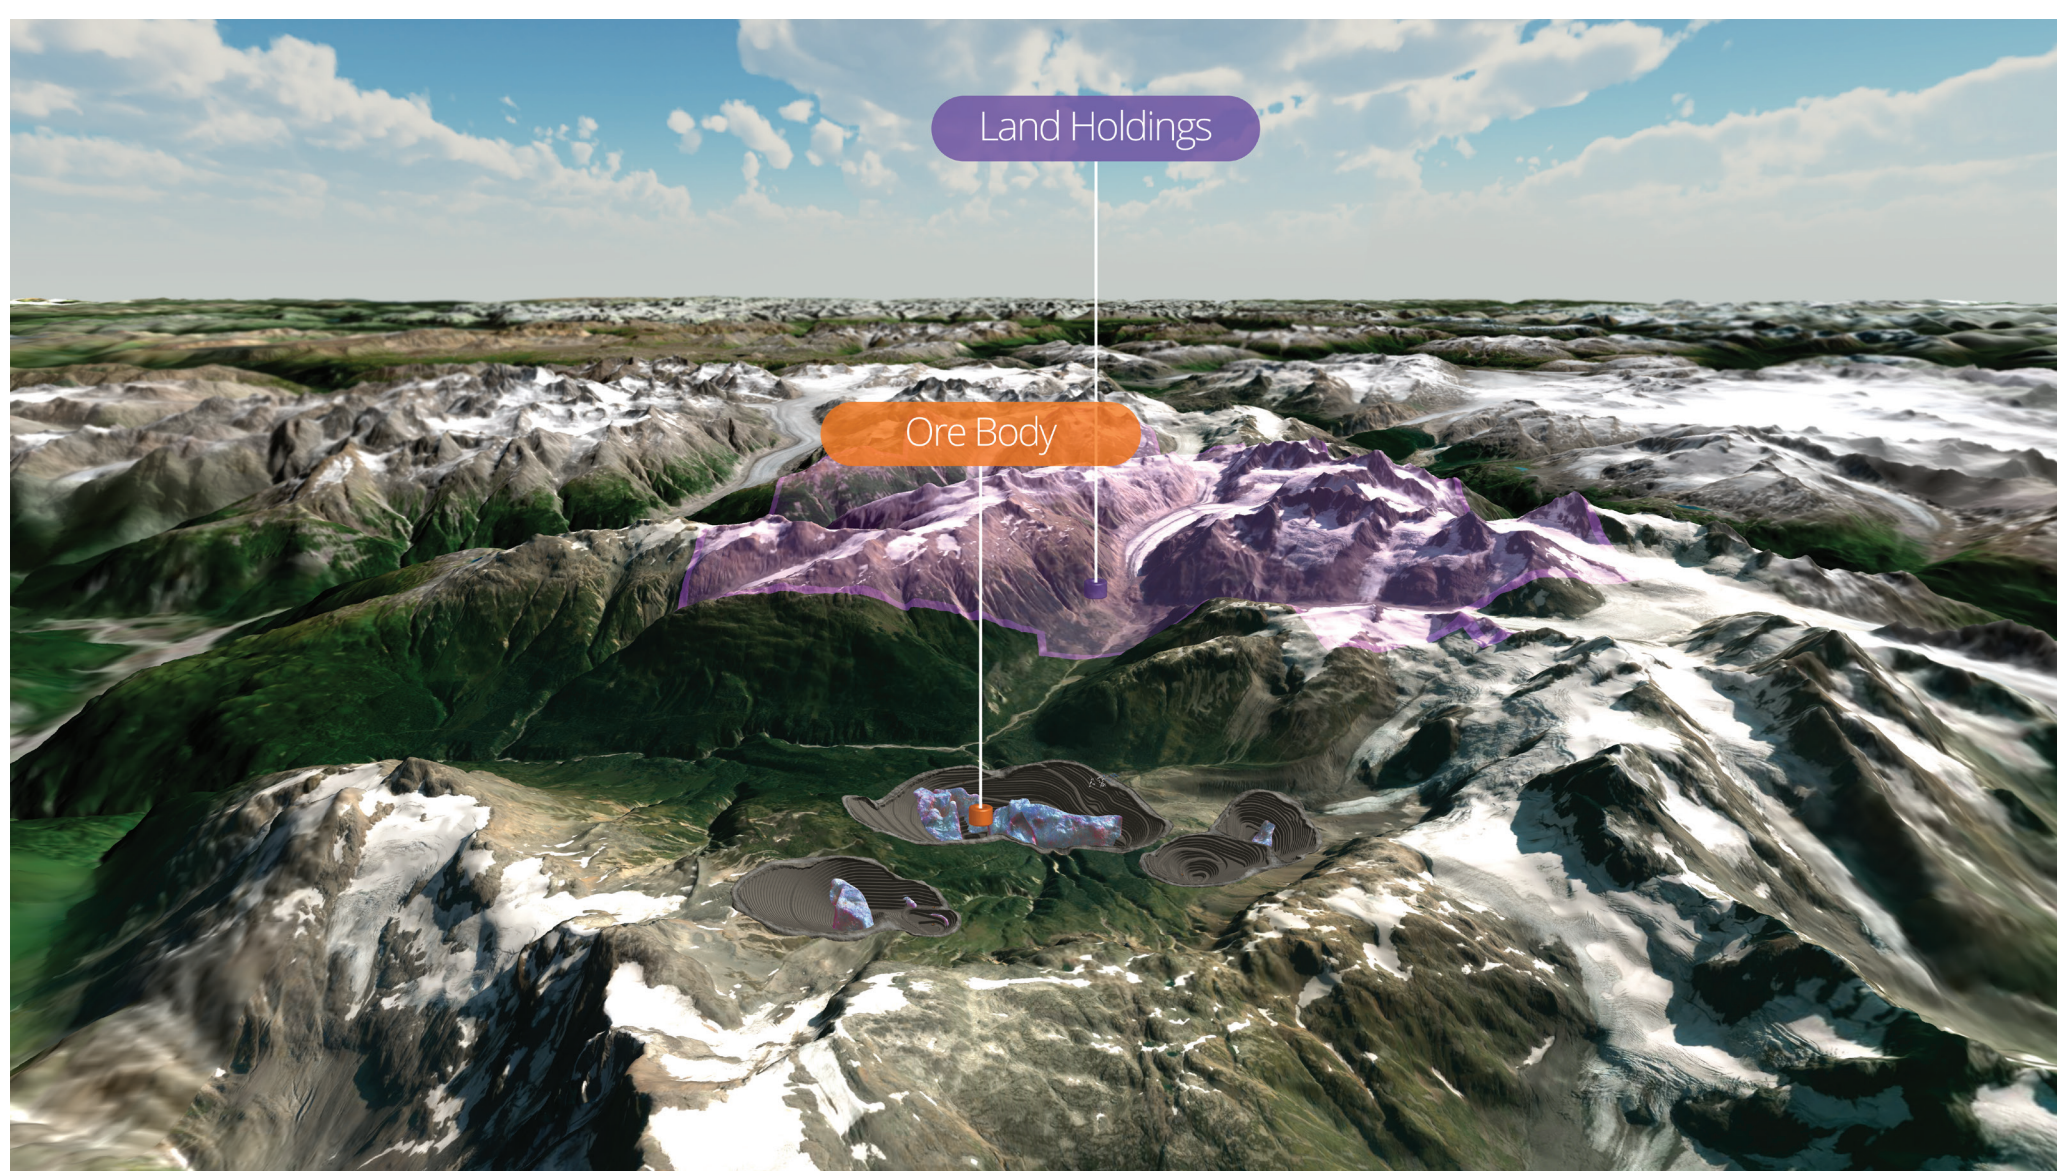

Mining OUR FUTURE

LlamaZOO Interactive

LlamaZOO Interactive creates 3D communications and digital twinning software solutions for enterprise and industry 4.0, with a focus on mining.

MineLife VR, developed by **LlamaZOO**, is a software platform that fuses complex geospatial and mine planning data into an interactive, 1:1 scale virtual reality replica of the planned, current, and future states of a mine site.

- Operating in BC **since 2014**
- Directly employs **16 people**
- Operating out of **Victoria + Vancouver, BC**

#IAmAMinerToo

MABC
MINING ASSOCIATION OF BRITISH COLUMBIA